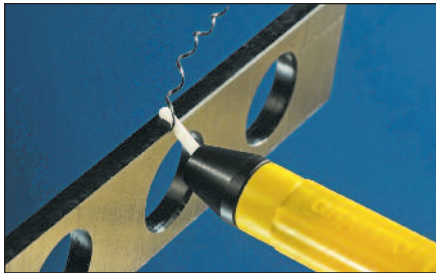

ROYAL DEBURRING TOOLS

Royal Ceramic Deburring Tools

Royal ceramic deburring tools offer outstanding performance in virtually all plastic and soft metal deburring applications. These solid ceramic blades and scrapers are extremely durable, resulting in superior edge life when compared with traditional blades. Try one today!

Royal Ceramic Scraper

- Self-lubricating fixed ceramic blade.
- Interchangeable blade has a very long life.
- Great for all materials: plastics, soft metals, hard metals, etc.

DESCRIPTION	PACKAGE OF	PART NUMBER	PRICE
Ceramic Scraper	1	22151	\$25.00
Replacement Ceramic Blade	1	22152	19.15
Ceramic Scraper Handle Only	1	22149	7.65

Royal Adjustable Mini Ceramic Scraper

- Self-lubricating ceramic blade.
- Long, thin profile provides access to difficult to reach areas
- Ideal for surface cleaning, trimming, deburring, and parting line deflashing of almost all plastics

Royal Rotating Ceramic Burr

- Interchangeable self-lubricating ceramic blade.
- Blade rotates like a traditional deburring tool.
- Will deburr holes, contours, and edges.
- Two blade styles available:
 - Model 65 – for soft abrasive plastics
 - Model 75 – for hard abrasive plastics