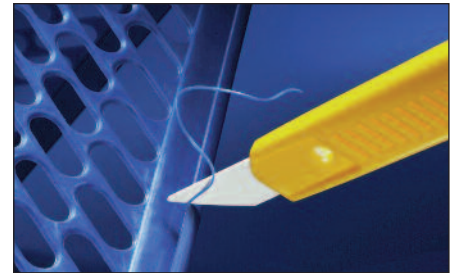

ROYAL DEBURRING TOOLS

Royal Ceramic Deburring Tools

Royal ceramic deburring tools offer outstanding performance in virtually all plastic and soft metal deburring applications. These solid ceramic blades and scrapers are extremely durable, resulting in superior edge life when compared with traditional blades. Try one today!

Royal Ceramic Scraper

- Self-lubricating fixed ceramic blade.
- Interchangeable blade has a very long life.
- Great for all materials: plastics, soft metals, hard metals, etc.

DESCRIPTION	PACKAGE OF	PART NUMBER	PRICE
Ceramic Scraper	1	22151	\$25.00
Replacement Ceramic Blade	1	22152	19.15
Ceramic Scraper Handle Only	1	22149	7.65

Royal Adjustable Mini Ceramic Scraper

- Self-lubricating ceramic blade.
- Long, thin profile provides access to difficult to reach areas
- Ideal for surface cleaning, trimming, deburring, and parting line deflashing of almost all plastics

Royal Rotating Ceramic Burr

- Interchangeable self-lubricating ceramic blade.
- Blade rotates like a traditional deburring tool.
- Will deburr holes, contours, and edges.
- Two blade styles available:
 - Model 65 – for soft abrasive plastics
 - Model 75 – for hard abrasive plastics